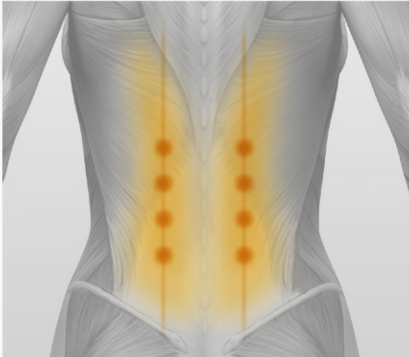

Presenting a real shiatsu sensation to ease stiffness and promote blood circulation.

8 shiatsu points
to cover the back and lumbar area

8 shiatsu or acupressure points are positioned to widely support the back and lumbar area. These points accurately apply pressure to relieve persistent stiffness.