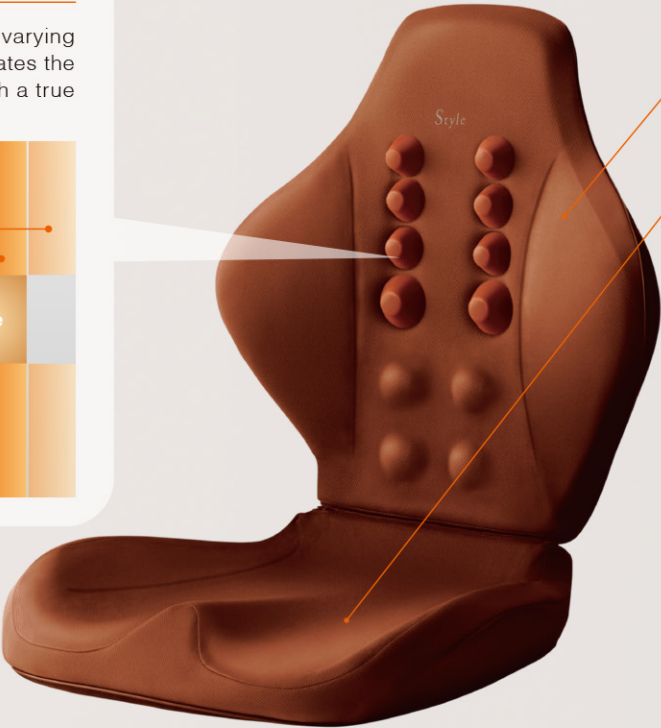

- Relieves stiff muscles
- Eases tired muscles
- Improves blood circulation
- Beneficial to health
- An anma or shiatsu substitute

Featuring functions to support a full shiatsu experience.