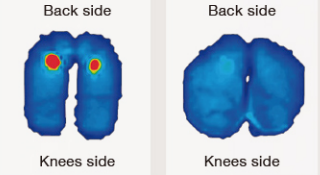

Curved Body-traced Surface

The curves that fit with the body avoid pressure on the muscles and support a stable sitting posture.

Disperses body pressure and reduces the burden on your body.

Without Style SHIATSU   With Style SHIATSU