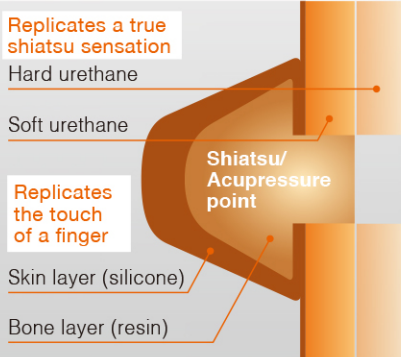

Real Grip structure
replicates professional hand techniques

By stacking urethane material of varying firmness, the seat cushion replicates the gradual pressure associated with a true shiatsu sensation.