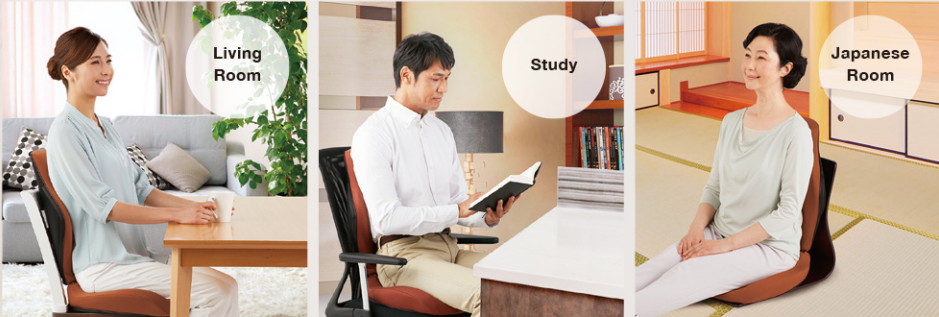

Enjoy a shiatsu experience whenever and wherever you sit.