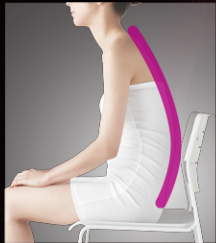

## Thoracic Vertebrae Support

Features a high backrest that provides support from the pelvis all the way up to the thoracic vertebrae to comfortably guide you to the proper posture.

Without Style ELEGANT

With Style ELEGANT

Maintains the "S" curve line of your spine  
**Lumbar Vertebrae Support**

Prevents the pelvis from tilting forward or backward  
**Orthostatic Pelvic Tilt**

Maintains the lateral balance of the pelvis  
**Curved Body-traced Surface**

## Luxurious sitting comfort

Shaped to fit the body line, the product widely and equally distributes the body pressure of your back and hips to provide relaxing sitting comfort.

Backrest

Back side

Back side